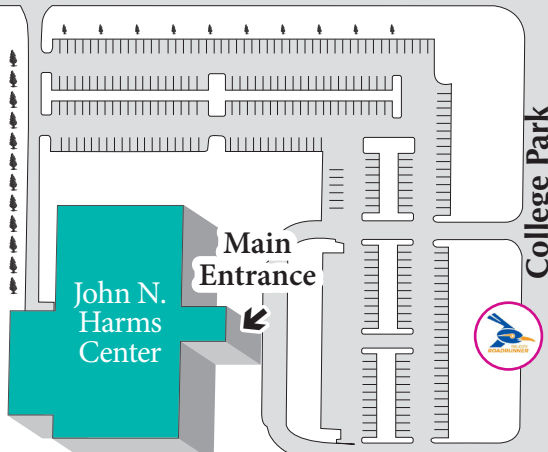

Western Nebraska
Community College

Scottsbluff Campus

Clark N. Williams
Multicultural
Learning Center

Conestoga Hall

Pioneer
Hall

Applied
Technologies

Main
Building

Cougar
Palace

D
Pod

A
Pod

C
Pod

B
Pod

Welcome
Center

Platte Valley Companies
Performing Arts Center

17th Avenue

E. 27th Street

Bus Stops - FREE to
Students with WNCC I.D.

John N.
Harms
Center

Main
Entrance

College
Park

WILLIAMS BUILDING

Athletics

APPLIED TECHNOLOGY

Automotive Technology
Collision Repair & Refinish Technology
Diesel, Truck & Heavy Equipment Technology
Welding